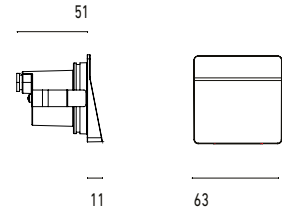

## System

	<b>Power</b>	3W	
	<b>Input</b>	24V-DC	
	<b>Colour Temperature</b>	2700°K / 3000°K	
	<b>Optic</b>	Axially Symmetrical	
	<b>CRI</b>	Ra80	
	<b>Chromacity</b>	<3 SCDM	
	<b>Articulation</b>	Fixed	
	<b>Cut-Out</b>	52mm Round x 80mm Depth	
	<b>Ingress Protection</b>	IP67	
<b>2700°K</b>	103 06 500200.010	White	Not Included
	103 06 500200.020	Black	Not Included
	103 06 500200.011	White	Fixed Output (Included)
	103 06 500200.021	Black	Fixed Output (Included)
	103 06 500200.012	White	Phase DIM (Included)
	103 06 500200.022	Black	Phase DIM (Included)
	103 06 500200.013	White	DALI (Included)
	103 06 500200.023	Black	DALI (Included)
<b>3000°K</b>	103 06 500201.010	White	Not Included
	103 06 500201.020	Black	Not Included
	103 06 500201.011	White	Fixed Output (Included)
	103 06 500201.021	Black	Fixed Output (Included)
	103 06 500201.012	White	Phase DIM (Included)
	103 06 500201.022	Black	Phase DIM (Included)
	103 06 500201.013	White	DALI (Included)
	103 06 500201.023	Black	DALI (Included)